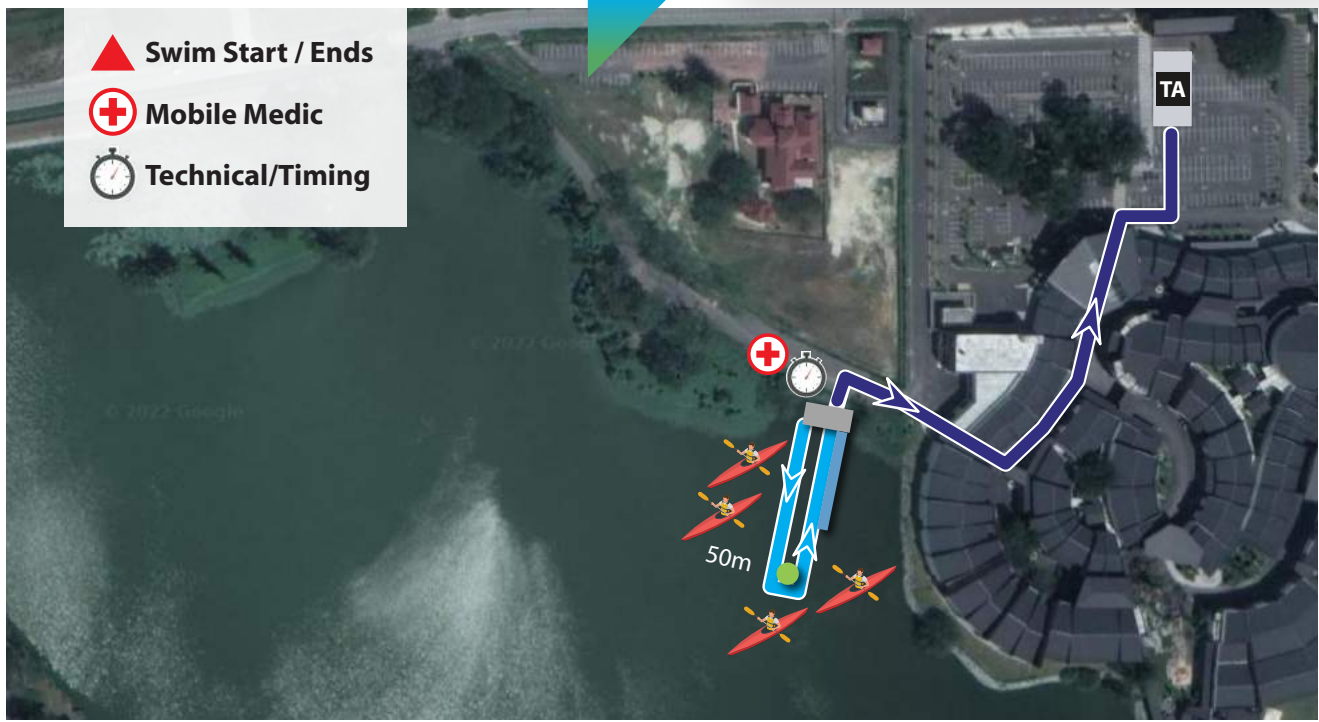

TRI KIDS RACE MAPS

SWIM START 100m Tri Kids 10 - 12

- ▲ Swim Start / Ends
- ⊕ Mobile Medic
- 🕒 Technical/Timing