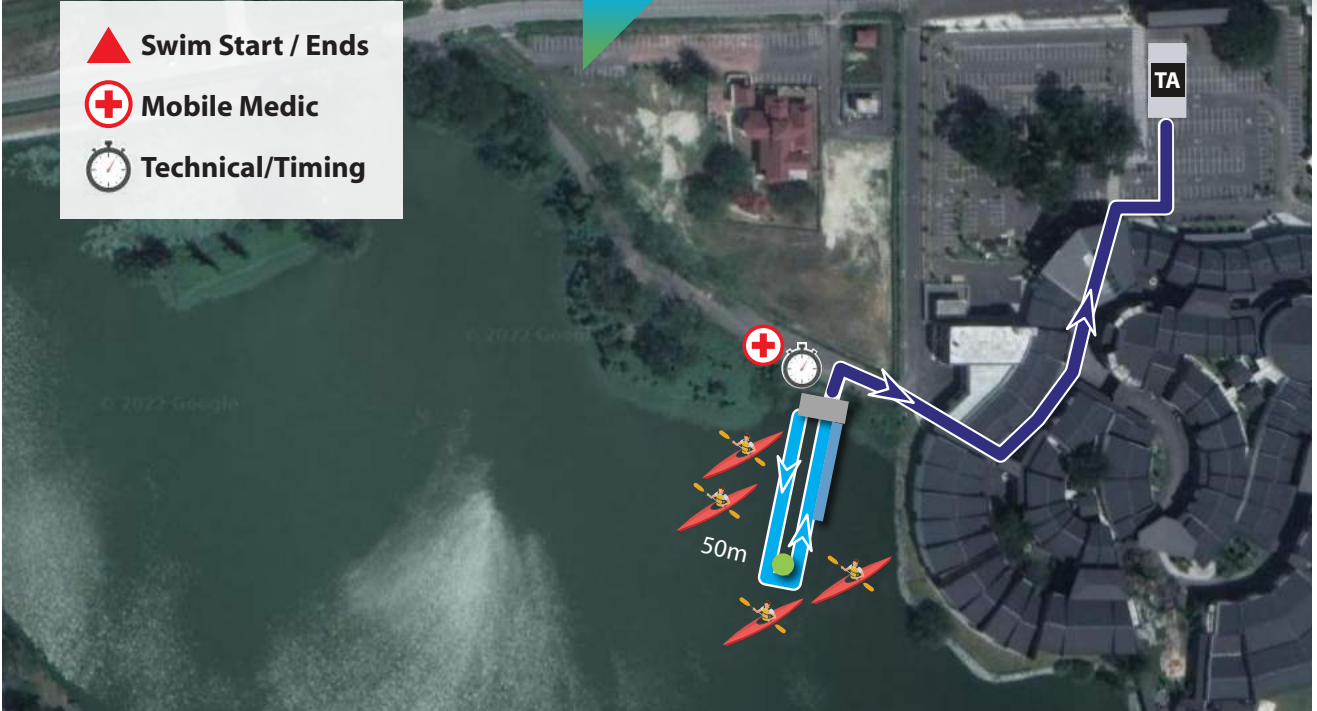

## RUN ROUTE

**5km**  
2.5km x 2 loops

TriSprint Junior (16 - 19)  
TriSprint Adult (20 - 30)  
TriSprint Senior (31 - 49)  
TriSprint Master (50 <)

**10km**  
2.5km x 4 loops

Tri OD Adult (20 - 30)  
Tri OD Senior (31 - 49)  
Tri OD Master (50 <)

# TRI MINI RACE MAPS

**SWIM START** | **100m** | Tri Mini 7 - 9

**BIKE ROUTE** | **2km** | Tri Mini 7 - 9  
Route x 3 loops

**RUN ROUTE** | **800m** | Tri Mini 7 - 9

## BIKE ROUTE 5km Tri Kids 10 - 12

Route x 2 loops

- 👤 Marshall
- 🏍️ Mobile Marshall
- ⊕ Mobile Medic
- 👮 Traffic Police

ROUTE: Travel 1.3km – U turn (1.3km), U turn at 100m Mark (1.2km), U turn at 1.3km (1.2m) then Finishing Line (1.3km). In Total 5km. (1.3 + 1.2 + 1.2 + 1.3 = 5km)