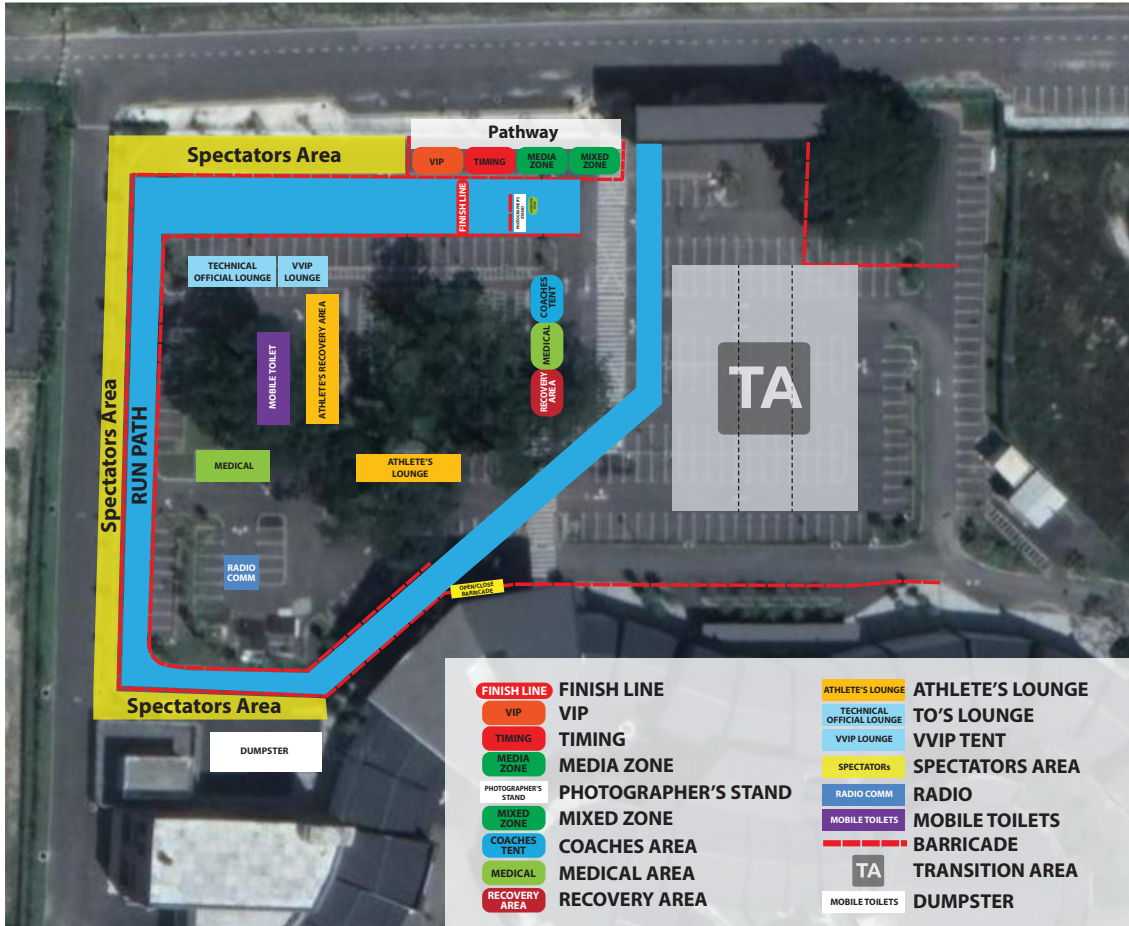

*Tri Liga2*

SILVERLAKES | IPOH

be your  
extraordinary

FINISHING MEDAL

EVENT TEE

MEASUREMENT CHART

KID SIZE	SIZE	AGE	FULL CHEST
	S Kids	7-8	28"
M Kids	9-10	30"	
L Kids	11-12	32"	
XL Kids	13-14	34"	
XS Kids	15-16	36"	

ADULT SIZE	SIZE	A"	B"
	XS	18	36
S	19	38	
M	20	40	
L	21	42	
XL	22	44	
2XL	23	46	

OVERALL

FINISHING MAP

OVERALL

TRANSITION MAP