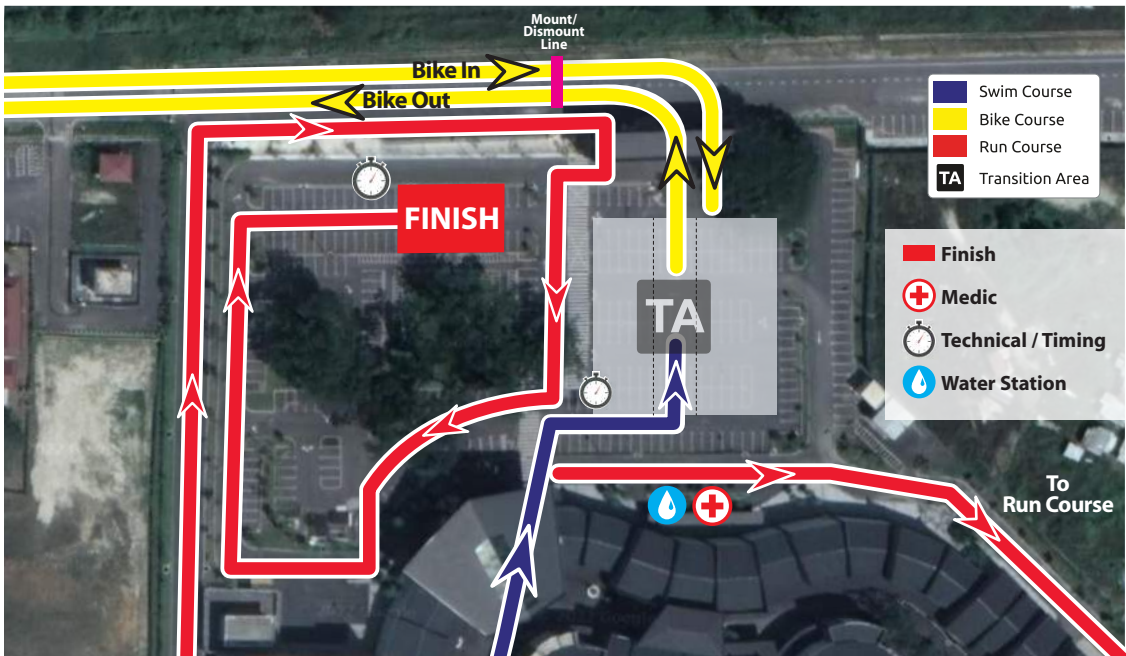

ADULT SIZE	SIZE	A"	B"
	XS	18	36
S	19	38	
M	20	40	
L	21	42	
XL	22	44	
2XL	23	46	

OVERALL

FINISHING MAP

OVERALL

TRANSITION MAP

# SPRINT & OLYMPIC DISTANCE RACE MAPS